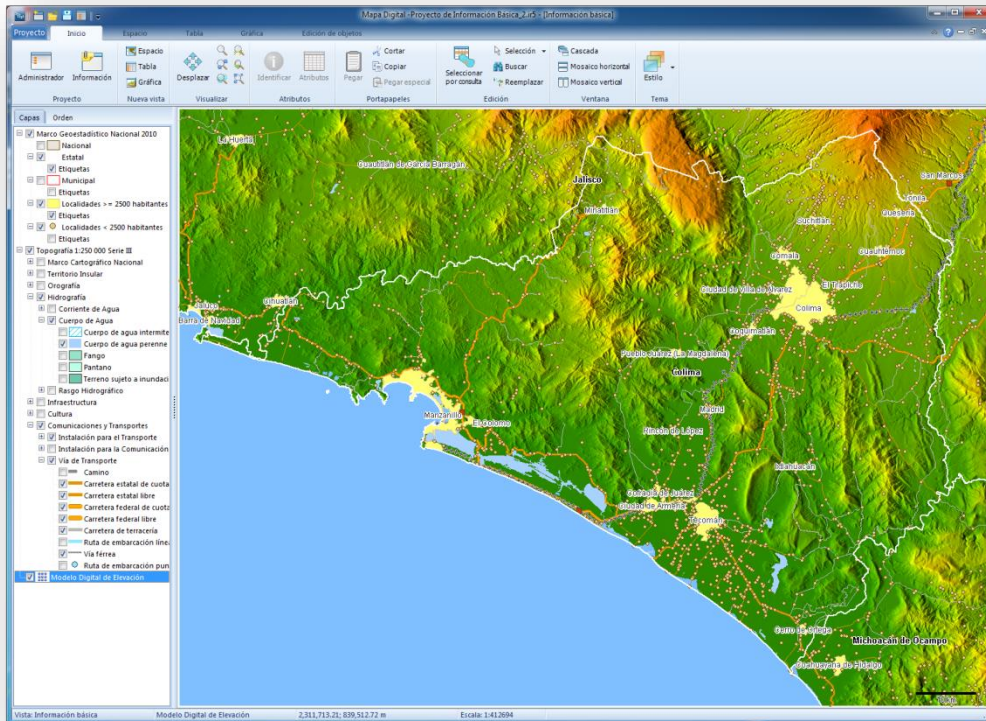

Mapa Digital de México

PARA ESCRITORIO

Desktop version

INSTITUTO NACIONAL
DE ESTADÍSTICA Y GEOGRAFÍA

Mapa Digital de México

PARA ESCRITORIO

Geographic Information System for desktop developed to promote and facilitate the **integration**, interpretation, analysis and use of geographic and national statistics.

Main Users:

- Researchers
- College students
- People with experience in data analysis

INSTITUTO NACIONAL
DE ESTADÍSTICA Y GEOGRAFÍA

Capabilities

Spatial analysis

Integrate geographic, demographic and economic information

Advantages

- Use of wide tested and robust Open Source software
 - Royalty free
- Service oriented architecture
 - Easy to integrate new features

AVAILABLE DATA SETS

208 data sets, more than 71 millions of geographic objects.