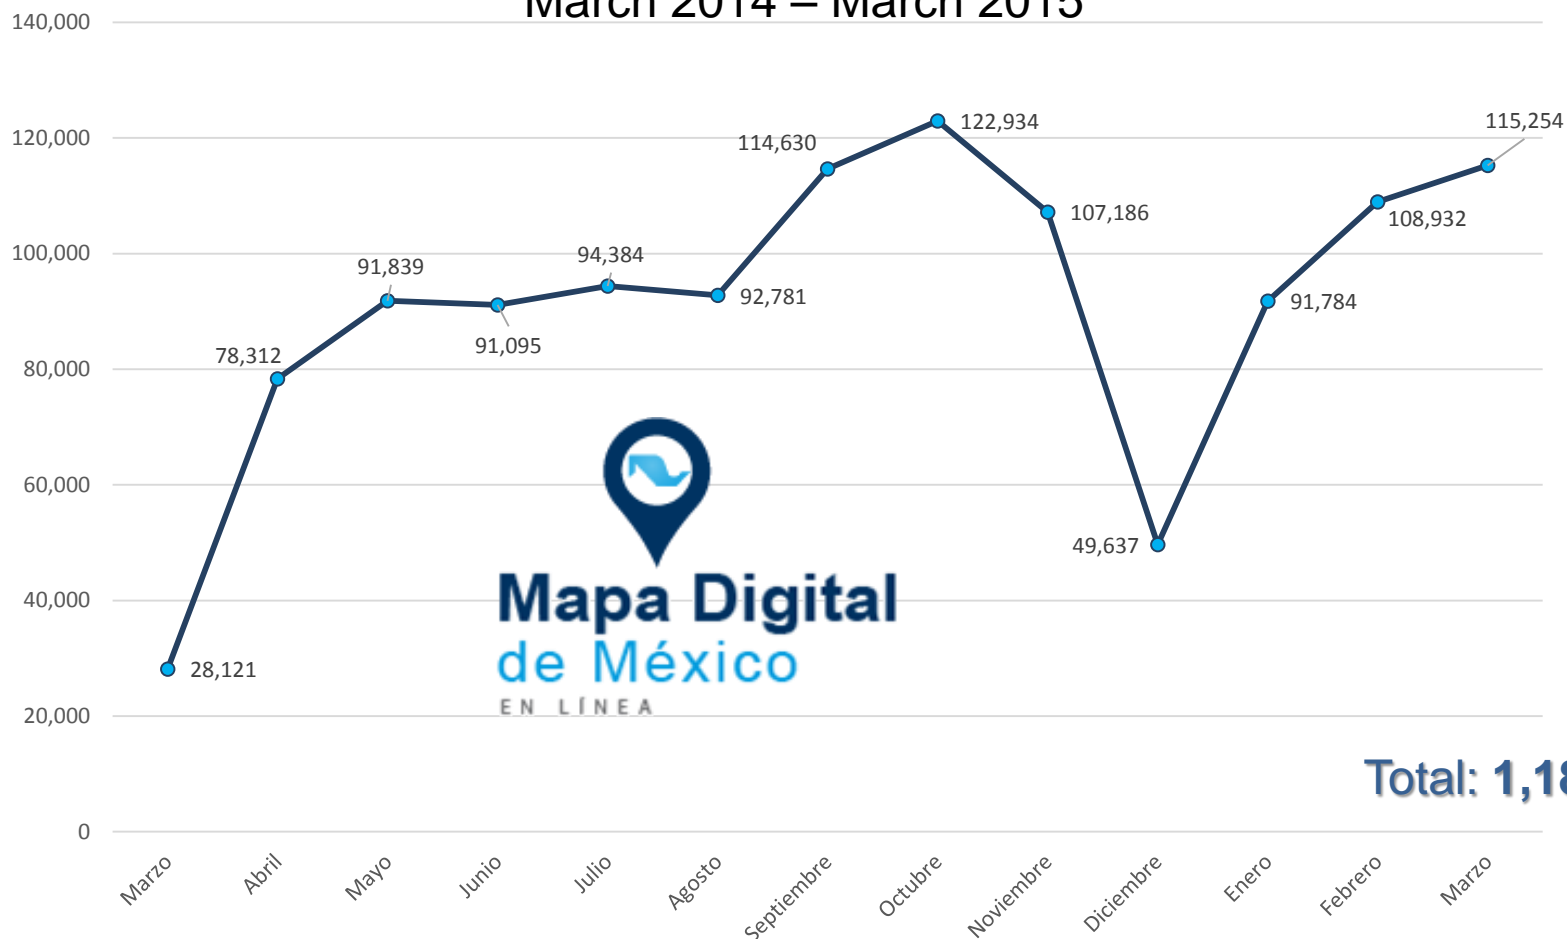

EN LÍNEA

Geographic Information System that provides a web-computing platform to facilitate the use, interpretation and analysis of geographic and georeferenced statistical information

Main users:

- Decision makers
- Students
- People without experience in Geographic Information Systems
- General citizens

INSTITUTO NACIONAL
DE ESTADÍSTICA Y GEOGRAFÍA

SESSIONS IN A YEAR

March 2014 – March 2015

Total: 1,186,889

**INSTITUTO NACIONAL
DE ESTADÍSTICA Y GEOGRAFÍA**

OPEN SOURCE SOFTWARE AND STATE OF THE ART TECHNOLOGY