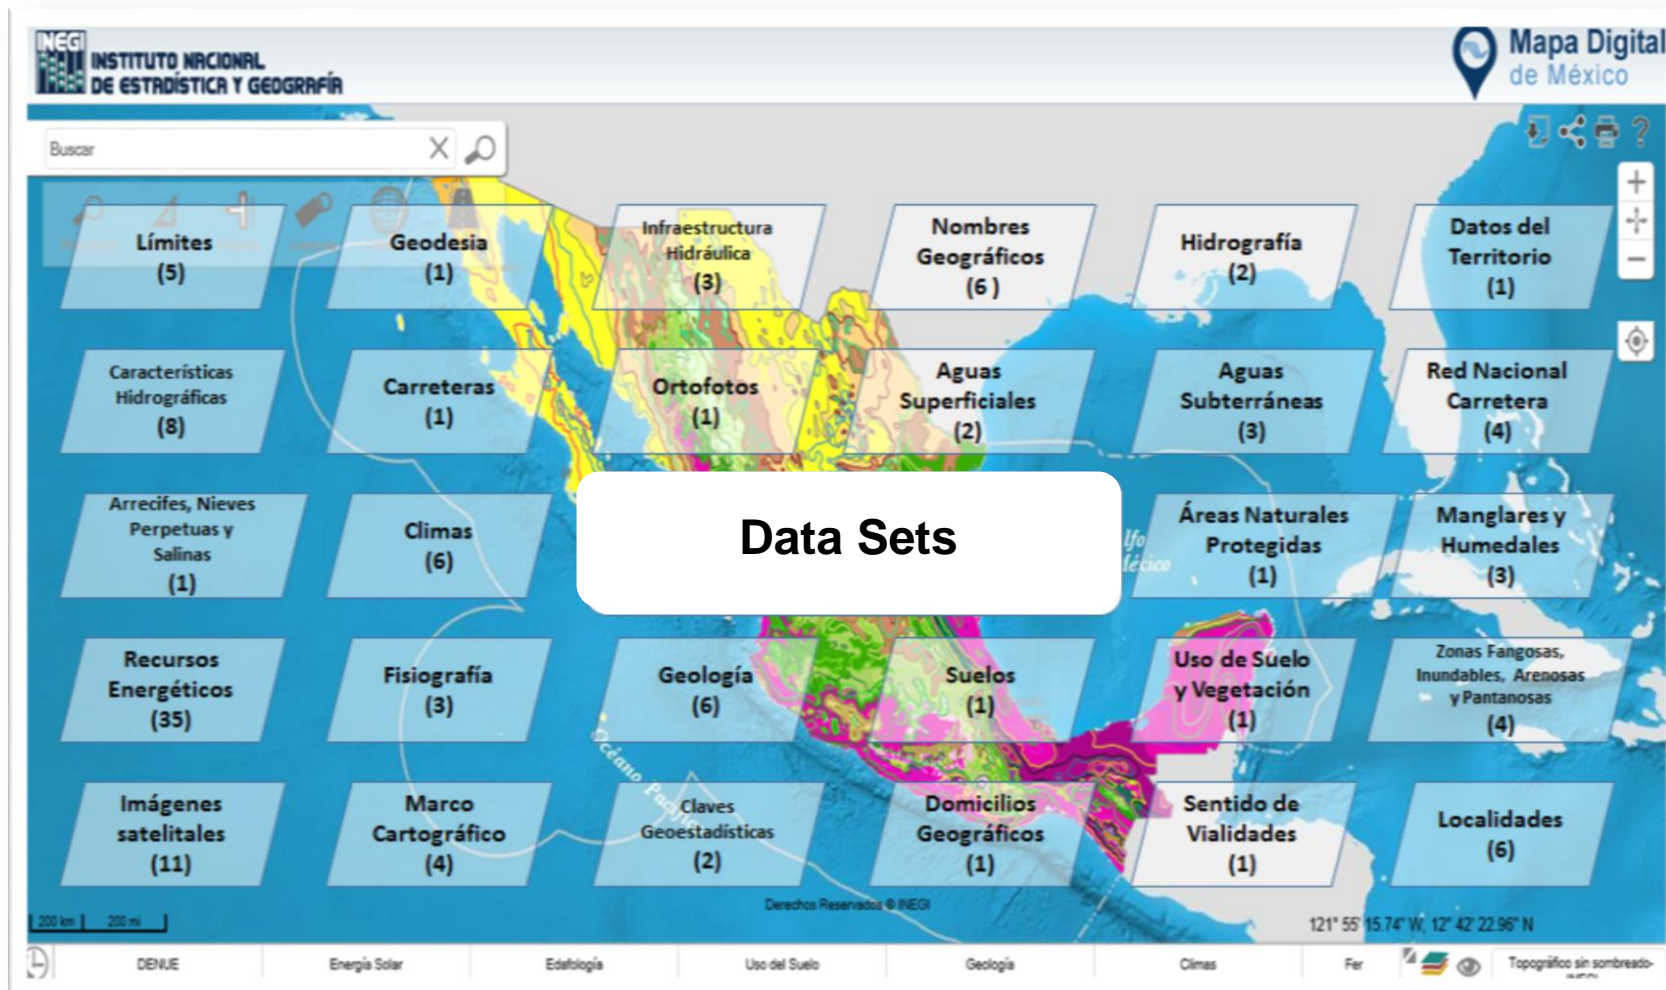

EN LÍNEA

Geographic Information System that provides a web-computing platform to facilitate the use, interpretation and analysis of geographic and georeferenced statistical information

Main users:

- Decision makers
- Students
- People without experience in Geographic Information Systems
- General citizens

INSTITUTO NACIONAL
DE ESTADÍSTICA Y GEOGRAFÍA

SESSIONS IN A YEAR

March 2014 – March 2015

Total: 1,186,889

**INSTITUTO NACIONAL
DE ESTADÍSTICA Y GEOGRAFÍA**

OPEN SOURCE SOFTWARE AND STATE OF THE ART TECHNOLOGY

Advantages

- Use of wide tested and robust Open Source software
 - Royalty free
- Service oriented architecture
 - Easy to integrate new features

AVAILABLE DATA SETS

208 data sets, more than 71 millions of geographic objects.